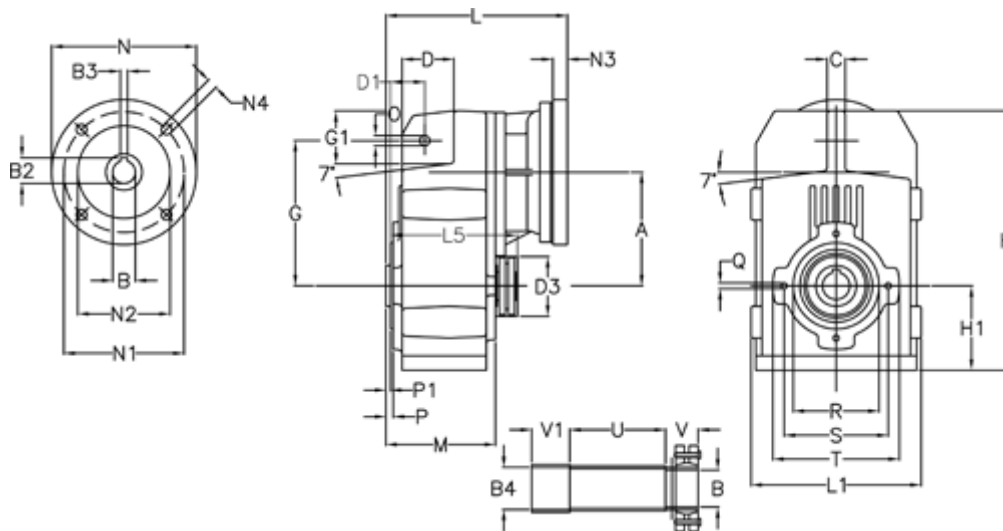

Article number: 29560501405245
 Description: Shaft mounted gear
 A512S-14-P112B5

Measures

A = 211.30	D1 = 65.0	I5 = 222.0	P1 = 4.5	V1 = 50
B = 52	d3 = 120	M = 163.0	Q = M12x19	
B1 = 28	G = 278	N = 250	R = 180	
B2 = 31.3	G1 = 105.5	N1 = 215	S = 215	
B3 = 8	H = 479.0	N2 = 180	T = 250	
B4 = 54	H1 = 144.0	N4 = M12x16	Tightening torque N m = 14.5	
C = 20	L = 297.5	O = 22	U = 91.0	
D = 93.5	L1 = 273	P = 8.5	V = 62	